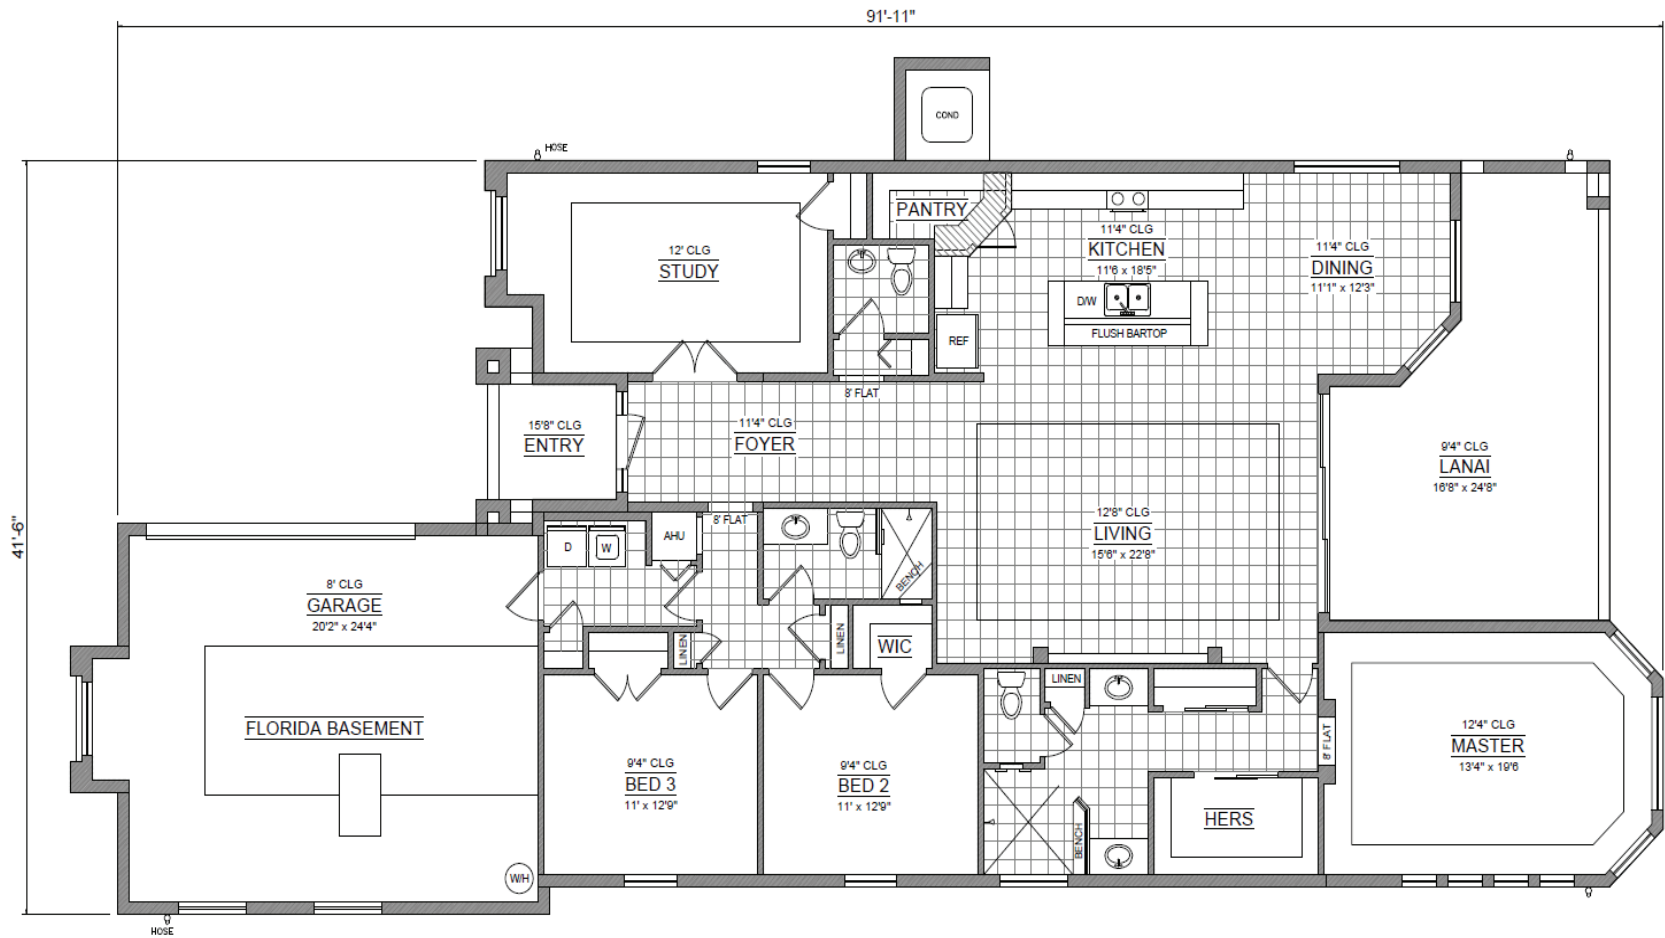

The Retreat

This cozy home provides living at its best. With 2,250 living square feet, the Retreat is the perfect sized home. Featuring an oversized study, open floorplan, and powder room, this floorplan has everything one could need. Design and functionality were key features in mind when designing the Retreat.

SALTWATER HOMES

Custom Home Builder

800.678.3618 ~ 386.447.4400

www.mysaltwaterhome.com

GC-0041345

The Retreat

3 Bedrooms, 2.5 Baths, 2 Car Garage

| | |
|-------------------|--------------|
| Living..... | 2,250 |
| Lainai..... | 331 |
| Garage..... | 558 |
| Entry..... | 60 |
| Total..... | 3,199 |